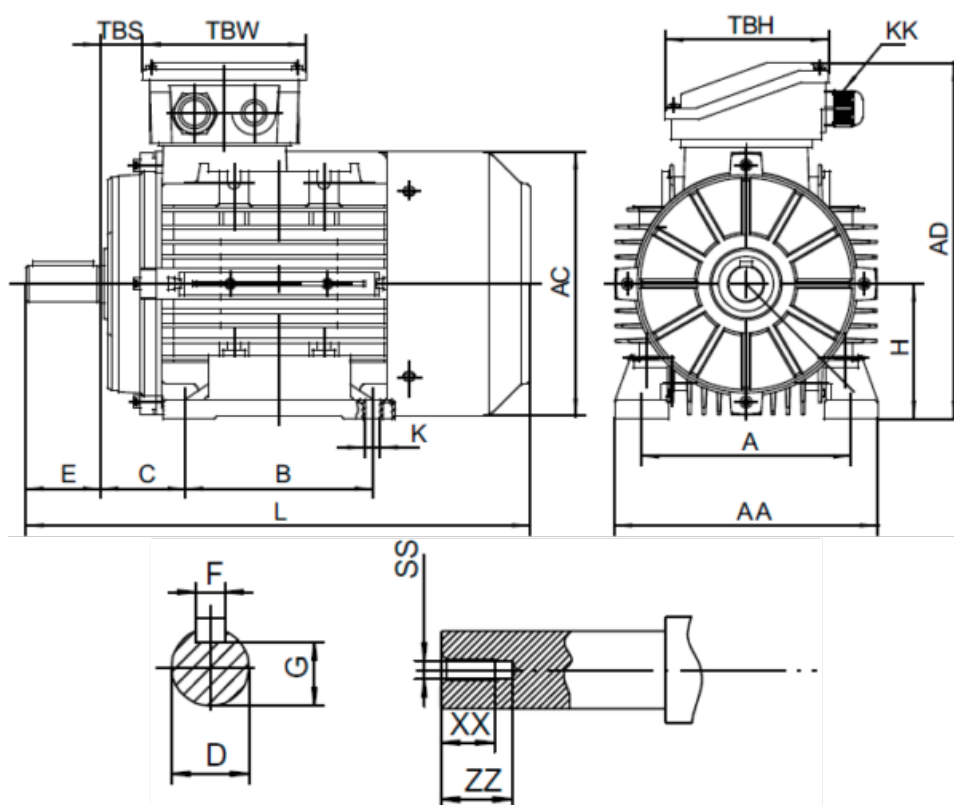

# Data Sheet

Article number: 25180110042240

Description: Kleedrive T3A 160M-4 11.0kw 1400 rpm UL/CSA  
3x400/690V 50 HZ IP55 B3 Eff=91,4%

## Measures

A = 254	F = 12	TBW = 148
AA = 314	G = 37	XX = 36
AC = Ø314	H = 160	ZZ = 45
AD = 391	KK = -	
B = 210	L = 616	
C = 108	SS = M16	
D = Ø42	TBH = 148	
E = 110	TBS = 64	